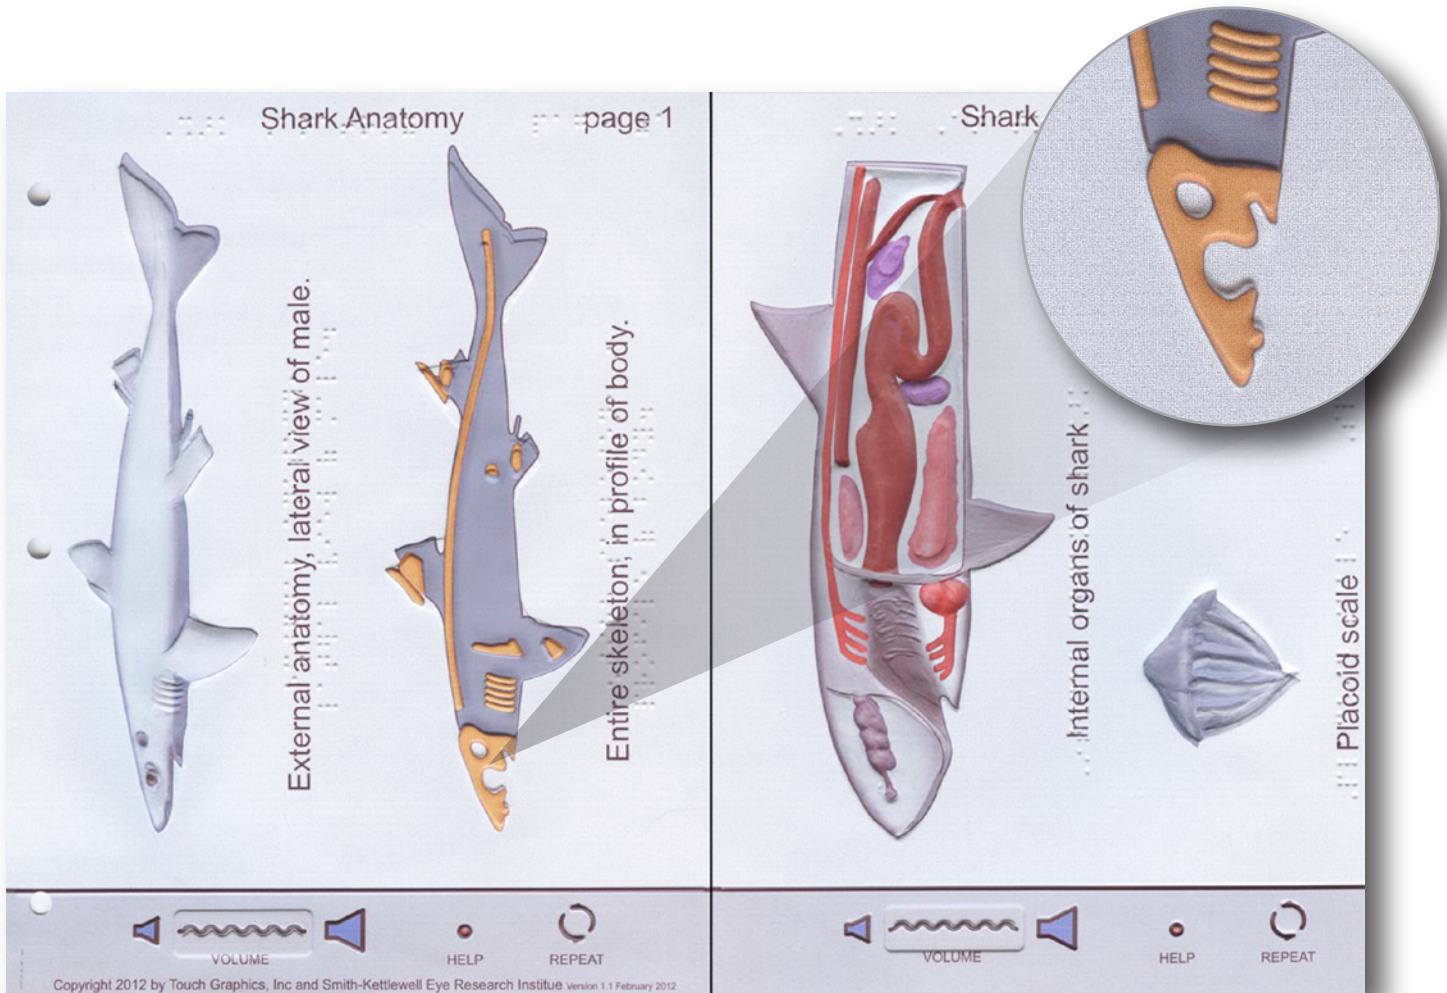

Talking Tactile Pen

Touch Graphics, Inc.

The Shark Anatomy App.

Touch Graphics, in collaboration with scientists at the Smith Kettlewell Eye Research Institute, announces the Talking Tactile Pen! This tool achieves a new level of portability and sophistication in audio-tactile interactive computing.

As students explore various raised-line and textured images, they touch the tip of a Livescribe *Echo* pen to any feature they would like to know about. The pen's on-board computer determines its location on the tactile surface, then plays spoken descriptions through a tiny speaker or headphones. Subsequent taps in the same spot reveal more information. A simple user graphical user interface allows students to adjust volume, hear the previous message again or get help.

Livescribe Echo is a trademark of Livescribe Corp. Copyright 2012 by Touch Graphics, Inc and Smith Kettlewell Eye Research Institute

The TalkingTactile Pen has been developed through a series of research grants from the United States Department of Education, National Institute for Disability and Rehabilitation Research and National Science Foundation, Research in Disabilities Education - Focused Research Initiative. These agencies have not endorsed these products.

Talking Tactile Pen

Titles and prices

STEM Binder with Livescribe Echo Pen

2GB Pen - \$175, 4GB Pen - \$200, 8GB Pen - \$220

The Talking Tactile Pen comes with a charging cable and non-ink stylus. The smart pen can be used to record lectures or to interact with our STEM Apps. The included STEM Binder is a rigid loose leaf book for holding your pen and your growing collection of STEM Apps.