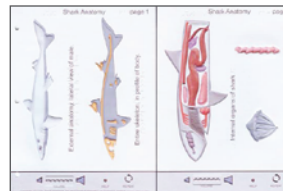

The following apps are currently available:

Single Page Apps - \$35

Calculator

Sudoku

Gulf of Mexico

Solar System

Human Brain

Flowering Plant

Motor Neuron

Bridges

Double Page Apps - \$50

Human Skeleton

Shark Anatomy

Internal Combustion Engine

Mitosis

Periodic Table